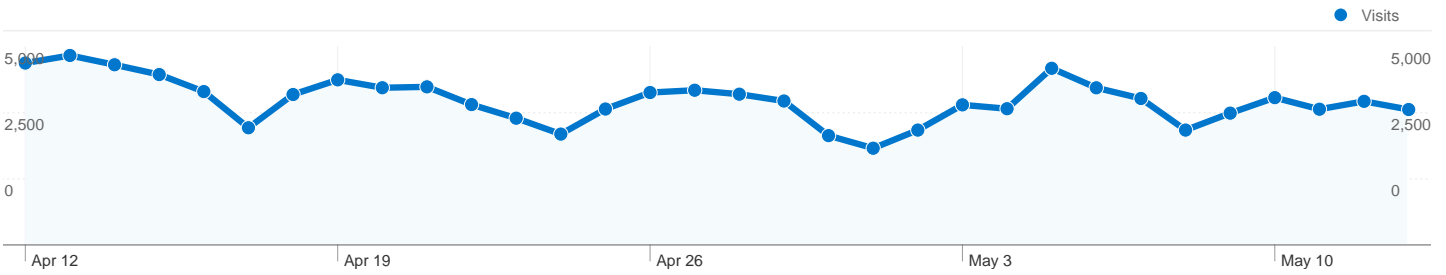

Site Usage

116,587 Visits

46.85% Bounce Rate

646,622 Pageviews

00:07:47 Avg. Time on Site

5.55 Pages/Visit

27.12% % New Visits

Traffic Sources Overview

Pages	Pageviews	% Pageviews
/	111,281	17.21%
/list/random/	43,570	6.74%
/?page=2	36,087	5.58%
/?page=3	23,058	3.57%
/list/best/	22,620	3.50%

All traffic sources sent a total of 116,587 visits

-  **67.72%** Direct Traffic
-  **16.71%** Referring Sites
-  **14.61%** Search Engines

40,535 people visited this site

116,587 Visits

40,535 Absolute Unique Visitors

646,622 Pageviews

5.55 Average Pageviews

00:07:47 Time on Site

46.85% Bounce Rate

27.12% New Visits

116,587 visits came from 65 countries/territories

Site Usage

Country/Territory	Visits	Pages/Visit	Avg. Time on Site	% New Visits	Bounce Rate
Visits 116,587 % of Site Total: 100.00%	Pages/Visit 5.55 Site Avg: 5.55 (0.00%)	Avg. Time on Site 00:07:47 Site Avg: 00:07:47 (0.00%)	% New Visits 27.40% Site Avg: 27.12% (1.04%)	Bounce Rate 46.85% Site Avg: 46.85% (0.00%)	
Hungary	107,718	5.56	00:07:45	27.44%	46.68%
Romania	2,542	5.61	00:09:01	26.83%	49.65%
United Kingdom	1,520	4.79	00:06:28	21.71%	53.68%
Germany	978	5.88	00:09:03	26.58%	47.44%
Slovakia	702	6.25	00:09:26	34.05%	47.29%
(not set)	482	3.98	00:06:07	21.16%	50.62%
United States	373	5.00	00:09:32	29.49%	49.60%
Netherlands	334	4.48	00:07:47	25.15%	44.31%
Serbia	306	5.69	00:08:35	37.58%	39.87%