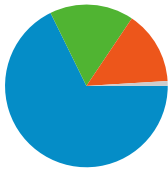

Site Usage

116,587 Visits

46.85% Bounce Rate

646,622 Pageviews

00:07:47 Avg. Time on Site

5.55 Pages/Visit

27.12% % New Visits

Traffic Sources Overview

- **Direct Traffic**
78,958.00 (67.72%)
- **Referring Sites**
19,478.00 (16.71%)
- **Search Engines**
17,029.00 (14.61%)
- **Other**
1,122 (0.96%)

Map Overlay

Visitors Overview

Visitors
40,535

Content Overview

116,587 visits came from 65 countries/territories

Site Usage

Country/Territory	Visits	Pages/Visit	Avg. Time on Site	% New Visits	Bounce Rate
Visits 116,587 % of Site Total: 100.00%	Pages/Visit 5.55 Site Avg: 5.55 (0.00%)	Avg. Time on Site 00:07:47 Site Avg: 00:07:47 (0.00%)	% New Visits 27.40% Site Avg: 27.12% (1.04%)	Bounce Rate 46.85% Site Avg: 46.85% (0.00%)	
Hungary	107,718	5.56	00:07:45	27.44%	46.68%
Romania	2,542	5.61	00:09:01	26.83%	49.65%
United Kingdom	1,520	4.79	00:06:28	21.71%	53.68%
Germany	978	5.88	00:09:03	26.58%	47.44%
Slovakia	702	6.25	00:09:26	34.05%	47.29%
(not set)	482	3.98	00:06:07	21.16%	50.62%
United States	373	5.00	00:09:32	29.49%	49.60%
Netherlands	334	4.48	00:07:47	25.15%	44.31%
Serbia	306	5.69	00:08:35	37.58%	39.87%

\$0.00 AdSense Revenue

0 AdSense Unit Impressions

Top Content

Pages	Pageviews	% Pageviews
/	111,281	17.21%
/list/random/	43,570	6.74%
/?page=2	36,087	5.58%
/?page=3	23,058	3.57%
/list/best/	22,620	3.50%