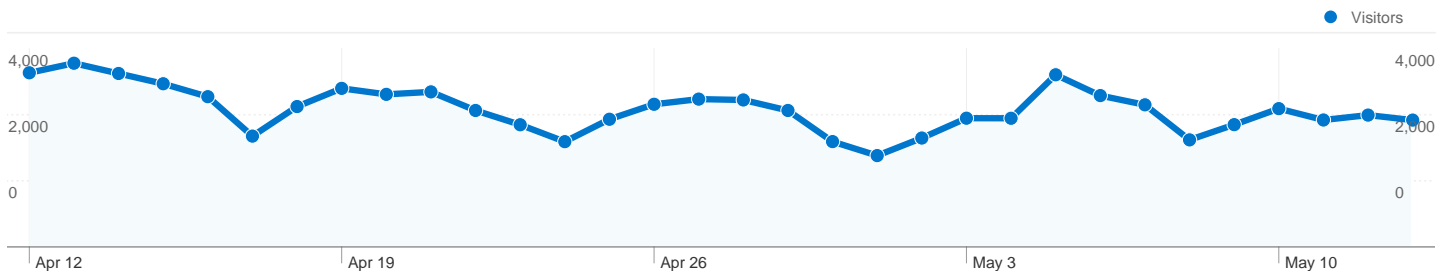

Site Usage

116,587 Visits

46.85% Bounce Rate

646,622 Pageviews

00:07:47 Avg. Time on Site

5.55 Pages/Visit

27.12% % New Visits

Traffic Sources Overview

Pages	Pageviews	% Pageviews
/	111,281	17.21%
/list/random/	43,570	6.74%
/?page=2	36,087	5.58%
/?page=3	23,058	3.57%
/list/best/	22,620	3.50%

All traffic sources sent a total of 116,587 visits

-  **67.72%** Direct Traffic
-  **16.71%** Referring Sites
-  **14.61%** Search Engines

40,535 people visited this site

116,587 Visits

40,535 Absolute Unique Visitors

646,622 Pageviews

5.55 Average Pageviews

00:07:47 Time on Site

46.85% Bounce Rate

27.12% New Visits

116,587 visits came from 65 countries/territories

Site Usage

Country/Territory	Visits	Pages/Visit	Avg. Time on Site	% New Visits	Bounce Rate
Visits 116,587 % of Site Total: 100.00%	Pages/Visit 5.55 Site Avg: 5.55 (0.00%)	Avg. Time on Site 00:07:47 Site Avg: 00:07:47 (0.00%)	% New Visits 27.40% Site Avg: 27.12% (1.04%)	Bounce Rate 46.85% Site Avg: 46.85% (0.00%)	
Hungary	107,718	5.56	00:07:45	27.44%	46.68%
Romania	2,542	5.61	00:09:01	26.83%	49.65%
United Kingdom	1,520	4.79	00:06:28	21.71%	53.68%
Germany	978	5.88	00:09:03	26.58%	47.44%
Slovakia	702	6.25	00:09:26	34.05%	47.29%
(not set)	482	3.98	00:06:07	21.16%	50.62%
United States	373	5.00	00:09:32	29.49%	49.60%
Netherlands	334	4.48	00:07:47	25.15%	44.31%
Serbia	306	5.69	00:08:35	37.58%	39.87%