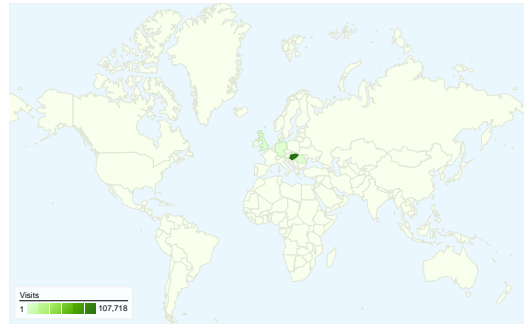

Site Usage

116,587 Visits

46.85% Bounce Rate

646,622 Pageviews

00:07:47 Avg. Time on Site

5.55 Pages/Visit

27.12% % New Visits

Traffic Sources Overview

- **Direct Traffic**
78,958.00 (67.72%)
- **Referring Sites**
19,478.00 (16.71%)
- **Search Engines**
17,029.00 (14.61%)
- **Other**
1,122 (0.96%)

Map Overlay

Visitors Overview

Visitors
40,535

Content Overview

Pages	Pageviews	% Pageviews
/	111,281	17.21%
/list/random/	43,570	6.74%
/?page=2	36,087	5.58%
/?page=3	23,058	3.57%
/list/best/	22,620	3.50%

All traffic sources sent a total of 116,587 visits

-  **67.72%** Direct Traffic
-  **16.71%** Referring Sites
-  **14.61%** Search Engines

116,587 visits came from 65 countries/territories

Site Usage

Country/Territory	Visits	Pages/Visit	Avg. Time on Site	% New Visits	Bounce Rate
Visits 116,587 % of Site Total: 100.00%	Pages/Visit 5.55 Site Avg: 5.55 (0.00%)	Avg. Time on Site 00:07:47 Site Avg: 00:07:47 (0.00%)	% New Visits 27.40% Site Avg: 27.12% (1.04%)	Bounce Rate 46.85% Site Avg: 46.85% (0.00%)	
Hungary	107,718	5.56	00:07:45	27.44%	46.68%
Romania	2,542	5.61	00:09:01	26.83%	49.65%
United Kingdom	1,520	4.79	00:06:28	21.71%	53.68%
Germany	978	5.88	00:09:03	26.58%	47.44%
Slovakia	702	6.25	00:09:26	34.05%	47.29%
(not set)	482	3.98	00:06:07	21.16%	50.62%
United States	373	5.00	00:09:32	29.49%	49.60%
Netherlands	334	4.48	00:07:47	25.15%	44.31%
Serbia	306	5.69	00:08:35	37.58%	39.87%