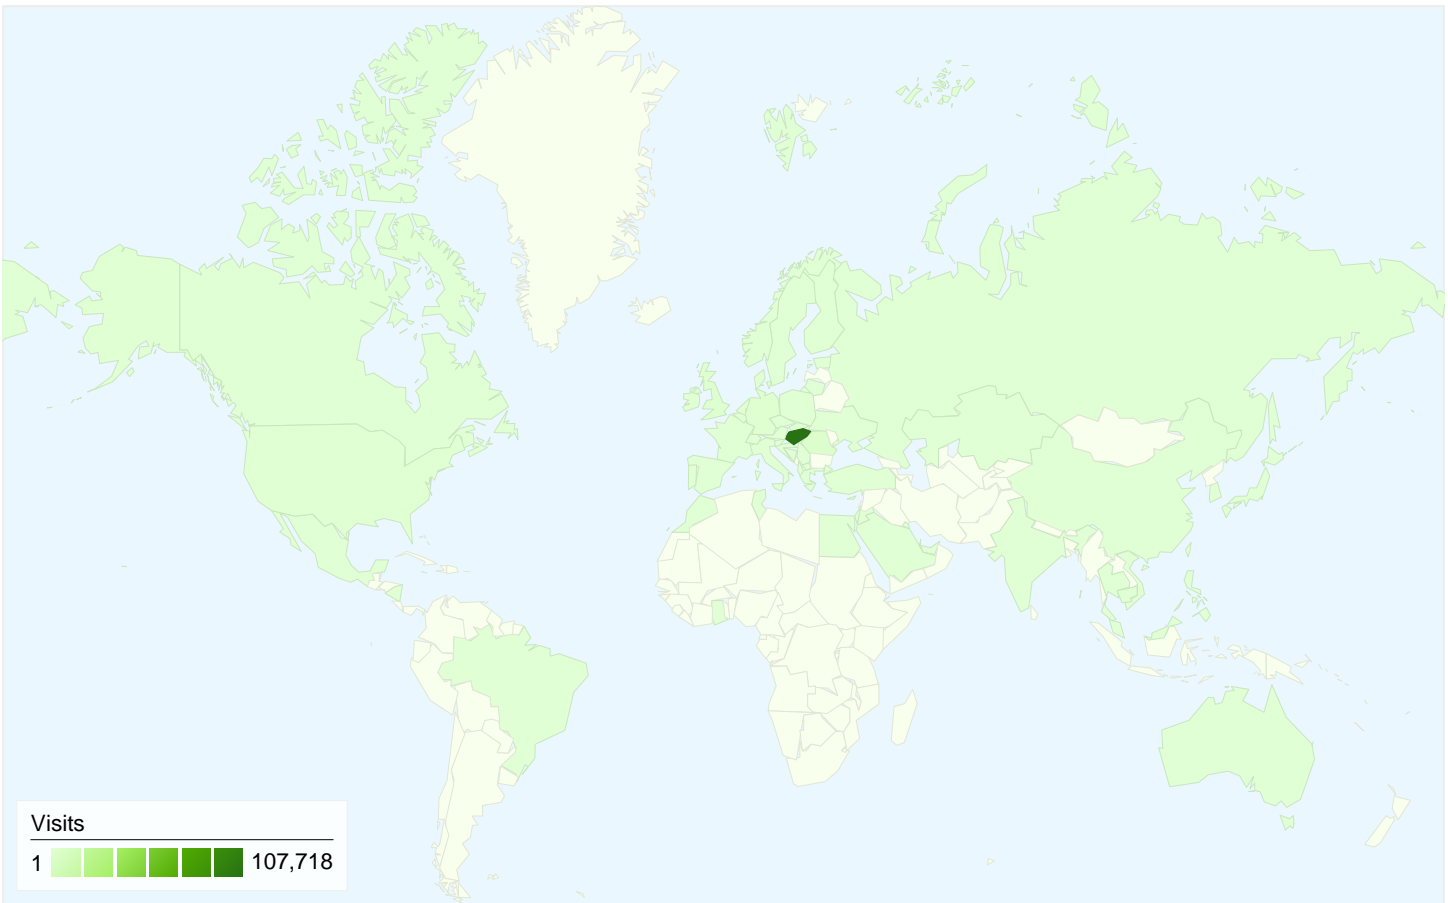

- **Direct Traffic**
78,958.00 (67.72%)
- **Referring Sites**
19,478.00 (16.71%)
- **Search Engines**
17,029.00 (14.61%)
- **Other**
1,122 (0.96%)

Map Overlay

Visitors Overview

Visitors
40,535

Content Overview

- **Direct Traffic**
78,958.00 (67.72%)
- **Referring Sites**
19,478.00 (16.71%)
- **Search Engines**
17,029.00 (14.61%)
- **Other**
1,122 (0.96%)

Top Traffic Sources

Sources	Visits	% visits	Keywords	Visits	% visits
(direct) ((none))	78,958	67.72%	múlt éjjel	3,878	22.77%
google (organic)	16,694	14.32%	multejjel.hu	3,186	18.71%
facebook.com (referral)	9,933	8.52%	multejjel	2,129	12.50%
nyuuz.hu (referral)	1,206	1.03%	tegnap éjjel sms	790	4.64%
feedburner (feed)	1,122	0.96%	múltéjjel	784	4.60%

40,535 people visited this site

116,587 Visits

40,535 Absolute Unique Visitors

646,622 Pageviews

5.55 Average Pageviews

00:07:47 Time on Site

46.85% Bounce Rate

27.12% New Visits

116,587 visits came from 65 countries/territories

Site Usage

Country/Territory	Visits	Pages/Visit	Avg. Time on Site	% New Visits	Bounce Rate
Visits 116,587 % of Site Total: 100.00%	Pages/Visit 5.55 Site Avg: 5.55 (0.00%)	Avg. Time on Site 00:07:47 Site Avg: 00:07:47 (0.00%)	% New Visits 27.40% Site Avg: 27.12% (1.04%)	Bounce Rate 46.85% Site Avg: 46.85% (0.00%)	
Hungary	107,718	5.56	00:07:45	27.44%	46.68%
Romania	2,542	5.61	00:09:01	26.83%	49.65%
United Kingdom	1,520	4.79	00:06:28	21.71%	53.68%
Germany	978	5.88	00:09:03	26.58%	47.44%
Slovakia	702	6.25	00:09:26	34.05%	47.29%
(not set)	482	3.98	00:06:07	21.16%	50.62%
United States	373	5.00	00:09:32	29.49%	49.60%
Netherlands	334	4.48	00:07:47	25.15%	44.31%
Serbia	306	5.69	00:08:35	37.58%	39.87%