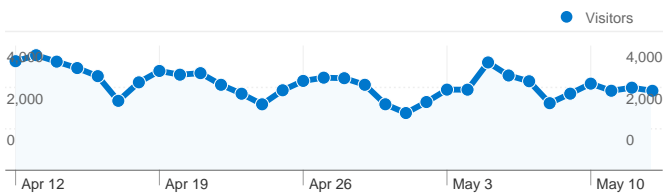

Visitors Overview

Visitors
40,535

Content Overview

Pages	Pageviews	% Pageviews
/	111,281	17.21%
/list/random/	43,570	6.74%
/?page=2	36,087	5.58%
/?page=3	23,058	3.57%
/list/best/	22,620	3.50%