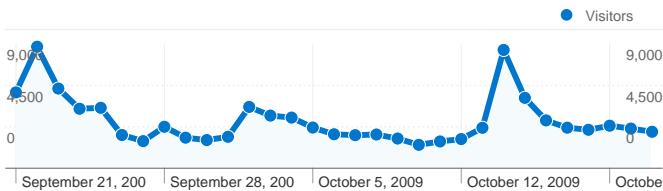

Visitors Overview

Visitors
76,960

Content Overview

Pages	Pageviews	% Pageviews
/	118,022	29.54%
/list/best/	30,579	7.65%
/?page=2	24,636	6.17%
/list/worst/	18,946	4.74%
/?page=3	15,744	3.94%