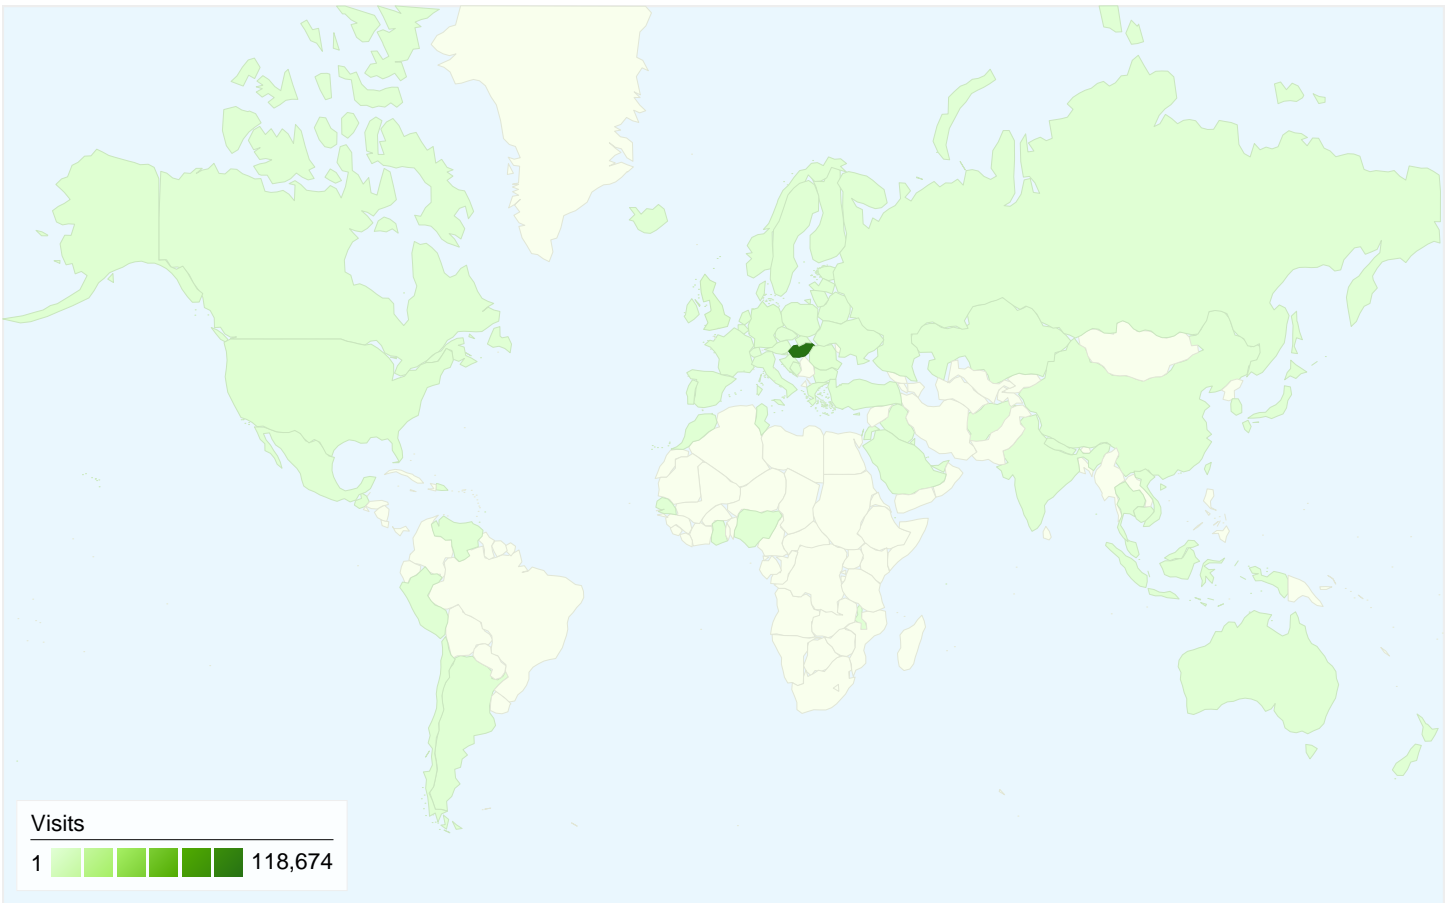

- **Referring Sites**  
69,097.00 (52.93%)
- **Direct Traffic**  
54,053.00 (41.41%)
- **Search Engines**  
7,387.00 (5.66%)

**Map Overlay world**

**Visitors Overview**

**Visitors**  
**76,960**

**Content Overview**

## 76,960 people visited this site

130,537 Visits

76,960 Absolute Unique Visitors

399,468 Pageviews

3.06 Average Pageviews

00:05:32 Time on Site

56.88% Bounce Rate

57.78% New Visits

**130,537 visits came from 85 countries/territories**

Site Usage						
Visits	Pages/Visit	Avg. Time on Site	% New Visits	Bounce Rate		
<b>130,537</b> % of Site Total: 100.00%	<b>3.06</b> Site Avg: 3.06 (0.00%)	<b>00:05:32</b> Site Avg: 00:05:32 (0.00%)	<b>58.02%</b> Site Avg: 57.78% (0.42%)	<b>56.88%</b> Site Avg: 56.88% (0.00%)		
Country/Territory	Visits	Pages/Visit	Avg. Time on Site	% New Visits	Bounce Rate	
Hungary	<b>118,674</b>	3.08	00:05:31	57.63%	56.71%	
United Kingdom	<b>2,651</b>	2.65	00:04:48	57.98%	62.20%	
Germany	<b>1,539</b>	2.53	00:04:28	63.55%	61.79%	
Romania	<b>1,285</b>	3.95	00:08:36	65.37%	50.04%	
Slovakia	<b>882</b>	3.68	00:07:54	66.55%	47.62%	
United States	<b>800</b>	2.61	00:05:02	65.88%	59.38%	
Netherlands	<b>730</b>	2.70	00:04:57	63.15%	62.88%	
Austria	<b>468</b>	2.66	00:04:32	60.68%	60.90%	
Belgium	<b>335</b>	2.71	00:05:18	67.76%	62.39%	