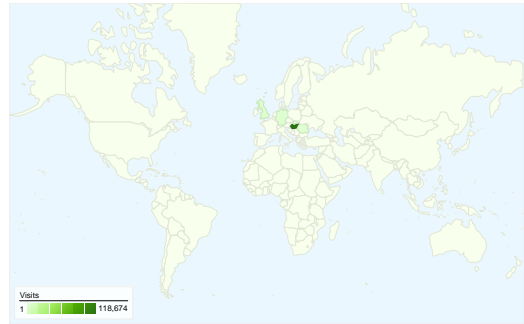

**Site Usage**

**130,537** Visits

**56.88%** Bounce Rate

**399,468** Pageviews

**00:05:32** Avg. Time on Site

**3.06** Pages/Visit

**57.78%** % New Visits

**Traffic Sources Overview**

- **Referring Sites**  
69,097.00 (52.93%)
- **Direct Traffic**  
54,053.00 (41.41%)
- **Search Engines**  
7,387.00 (5.66%)

**Map Overlay world**

**Visitors Overview**

**Visitors**  
**76,960**

**Content Overview**

Pages	Pageviews	% Pageviews
/	118,022	29.54%
/list/best/	30,579	7.65%
/?page=2	24,636	6.17%
/list/worst/	18,946	4.74%
/?page=3	15,744	3.94%

All traffic sources sent a total of 130,537 visits

41.41% Direct Traffic

**130,537 visits came from 85 countries/territories**

Site Usage						
Visits	Pages/Visit	Avg. Time on Site	% New Visits	Bounce Rate		
<b>130,537</b> % of Site Total: 100.00%	<b>3.06</b> Site Avg: 3.06 (0.00%)	<b>00:05:32</b> Site Avg: 00:05:32 (0.00%)	<b>58.02%</b> Site Avg: 57.78% (0.42%)	<b>56.88%</b> Site Avg: 56.88% (0.00%)		
Country/Territory	Visits	Pages/Visit	Avg. Time on Site	% New Visits	Bounce Rate	
Hungary	<b>118,674</b>	3.08	00:05:31	57.63%	56.71%	
United Kingdom	<b>2,651</b>	2.65	00:04:48	57.98%	62.20%	
Germany	<b>1,539</b>	2.53	00:04:28	63.55%	61.79%	
Romania	<b>1,285</b>	3.95	00:08:36	65.37%	50.04%	
Slovakia	<b>882</b>	3.68	00:07:54	66.55%	47.62%	
United States	<b>800</b>	2.61	00:05:02	65.88%	59.38%	
Netherlands	<b>730</b>	2.70	00:04:57	63.15%	62.88%	
Austria	<b>468</b>	2.66	00:04:32	60.68%	60.90%	
Belgium	<b>335</b>	2.71	00:05:18	67.76%	62.39%	