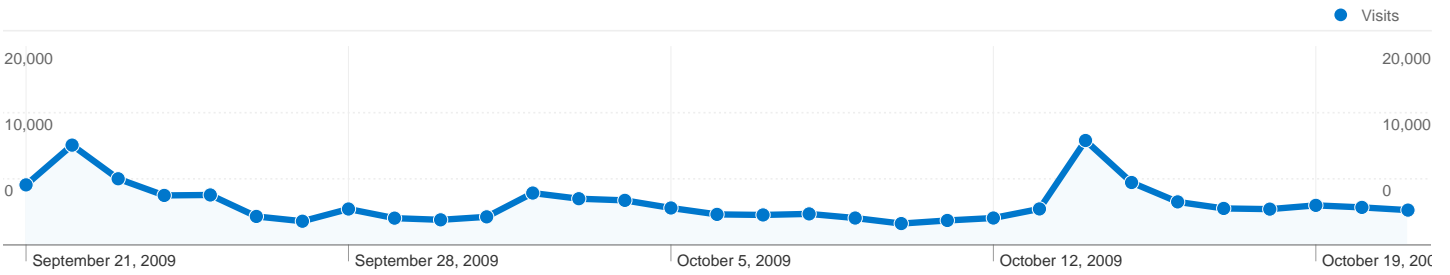

**Site Usage**

**130,537** Visits

**56.88%** Bounce Rate

**399,468** Pageviews

**00:05:32** Avg. Time on Site

**3.06** Pages/Visit

**57.78%** % New Visits

**Traffic Sources Overview**

Pages	Pageviews	% Pageviews
/	118,022	29.54%
/list/best/	30,579	7.65%
/?page=2	24,636	6.17%
/list/worst/	18,946	4.74%
/?page=3	15,744	3.94%

All traffic sources sent a total of 130,537 visits

41.41% Direct Traffic

## 76,960 people visited this site

130,537 Visits

76,960 Absolute Unique Visitors

399,468 Pageviews

3.06 Average Pageviews

00:05:32 Time on Site

56.88% Bounce Rate

57.78% New Visits

**130,537 visits came from 85 countries/territories**

Site Usage						
Visits	Pages/Visit	Avg. Time on Site	% New Visits	Bounce Rate		
<b>130,537</b> % of Site Total: 100.00%	<b>3.06</b> Site Avg: 3.06 (0.00%)	<b>00:05:32</b> Site Avg: 00:05:32 (0.00%)	<b>58.02%</b> Site Avg: 57.78% (0.42%)	<b>56.88%</b> Site Avg: 56.88% (0.00%)		
Country/Territory	Visits	Pages/Visit	Avg. Time on Site	% New Visits	Bounce Rate	
Hungary	<b>118,674</b>	3.08	00:05:31	57.63%	56.71%	
United Kingdom	<b>2,651</b>	2.65	00:04:48	57.98%	62.20%	
Germany	<b>1,539</b>	2.53	00:04:28	63.55%	61.79%	
Romania	<b>1,285</b>	3.95	00:08:36	65.37%	50.04%	
Slovakia	<b>882</b>	3.68	00:07:54	66.55%	47.62%	
United States	<b>800</b>	2.61	00:05:02	65.88%	59.38%	
Netherlands	<b>730</b>	2.70	00:04:57	63.15%	62.88%	
Austria	<b>468</b>	2.66	00:04:32	60.68%	60.90%	
Belgium	<b>335</b>	2.71	00:05:18	67.76%	62.39%	