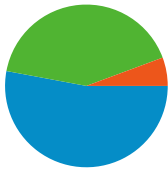

**Site Usage**

**130,537** Visits

**56.88%** Bounce Rate

**399,468** Pageviews

**00:05:32** Avg. Time on Site

**3.06** Pages/Visit

**57.78%** % New Visits

**Traffic Sources Overview**

Pages	Pageviews	% Pageviews
/	118,022	29.54%
/list/best/	30,579	7.65%
/?page=2	24,636	6.17%
/list/worst/	18,946	4.74%
/?page=3	15,744	3.94%

All traffic sources sent a total of 130,537 visits

41.41% Direct Traffic

**130,537 visits came from 85 countries/territories**

Site Usage						
Visits	Pages/Visit	Avg. Time on Site	% New Visits	Bounce Rate		
<b>130,537</b> % of Site Total: 100.00%	<b>3.06</b> Site Avg: 3.06 (0.00%)	<b>00:05:32</b> Site Avg: 00:05:32 (0.00%)	<b>58.02%</b> Site Avg: 57.78% (0.42%)	<b>56.88%</b> Site Avg: 56.88% (0.00%)		
Country/Territory	Visits	Pages/Visit	Avg. Time on Site	% New Visits	Bounce Rate	
Hungary	<b>118,674</b>	3.08	00:05:31	57.63%	56.71%	
United Kingdom	<b>2,651</b>	2.65	00:04:48	57.98%	62.20%	
Germany	<b>1,539</b>	2.53	00:04:28	63.55%	61.79%	
Romania	<b>1,285</b>	3.95	00:08:36	65.37%	50.04%	
Slovakia	<b>882</b>	3.68	00:07:54	66.55%	47.62%	
United States	<b>800</b>	2.61	00:05:02	65.88%	59.38%	
Netherlands	<b>730</b>	2.70	00:04:57	63.15%	62.88%	
Austria	<b>468</b>	2.66	00:04:32	60.68%	60.90%	
Belgium	<b>335</b>	2.71	00:05:18	67.76%	62.39%	

## Top Content

Pages	Pageviews	% Pageviews
/	118,022	29.54%
/list/best/	30,579	7.65%
/?page=2	24,636	6.17%
/list/worst/	18,946	4.74%
/?page=3	15,744	3.94%