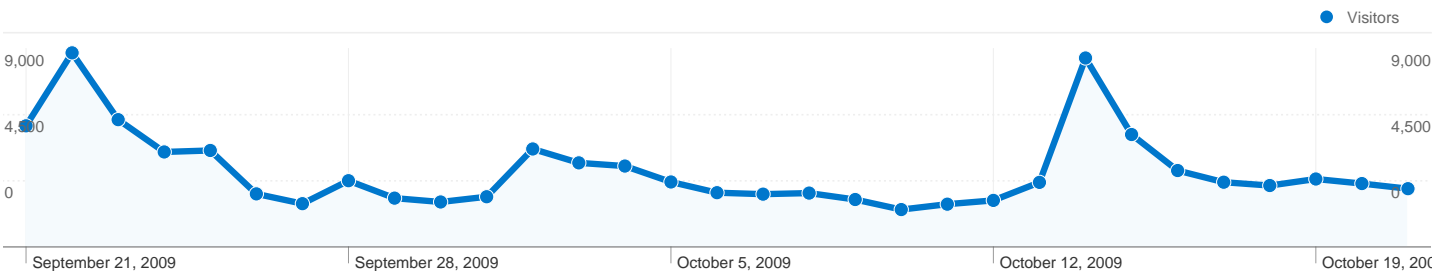

**Site Usage**

**130,537** Visits

**56.88%** Bounce Rate

**399,468** Pageviews

**00:05:32** Avg. Time on Site

**3.06** Pages/Visit

**57.78%** % New Visits

**Traffic Sources Overview**

Pages	Pageviews	% Pageviews
/	118,022	29.54%
/list/best/	30,579	7.65%
/?page=2	24,636	6.17%
/list/worst/	18,946	4.74%
/?page=3	15,744	3.94%

All traffic sources sent a total of 130,537 visits

41.41% Direct Traffic

## 76,960 people visited this site

130,537 Visits

76,960 Absolute Unique Visitors

399,468 Pageviews

3.06 Average Pageviews

00:05:32 Time on Site

56.88% Bounce Rate

57.78% New Visits