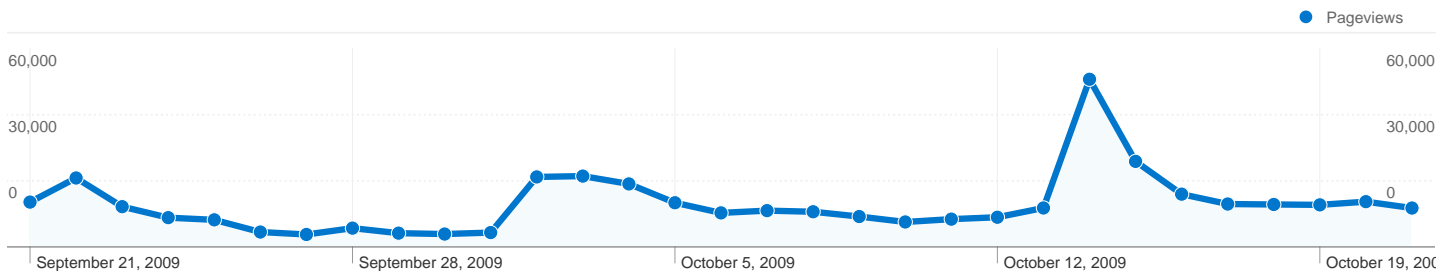

Pages on this site were viewed a total of 399,468 times

399,468 Pageviews

346,030 Unique Views

56.88% Bounce Rate

Top Content

Pages	Pageviews	% Pageviews
/	118,022	29.54%
/list/best/	30,579	7.65%
/?page=2	24,636	6.17%
/list/worst/	18,946	4.74%
/?page=3	15,744	3.94%